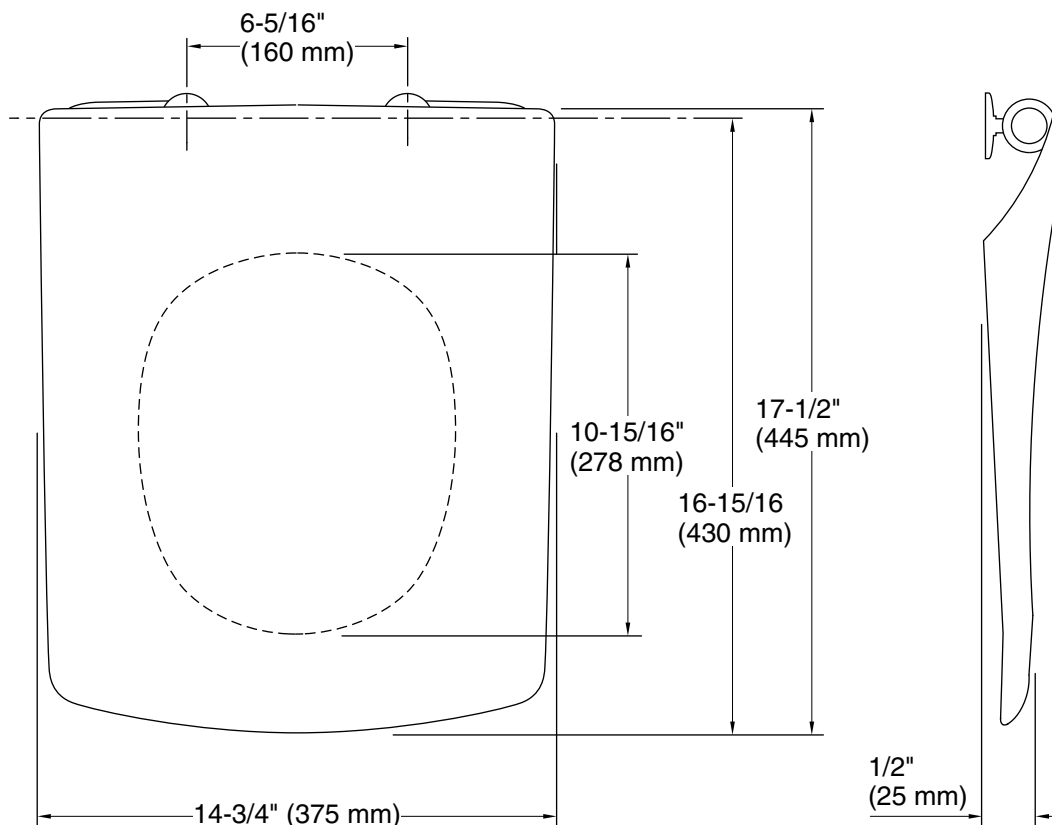

Available Colors/Finishes

Color tiles intended for reference only.

Color	Code	Description
-------	------	-------------

	0	White
	96	Biscuit

Technical Information

All product dimensions are nominal.

Seat shape type: Elongated
Seat front type: Closed-front
Seat-mounting holes: 6-5/16" (160 mm)